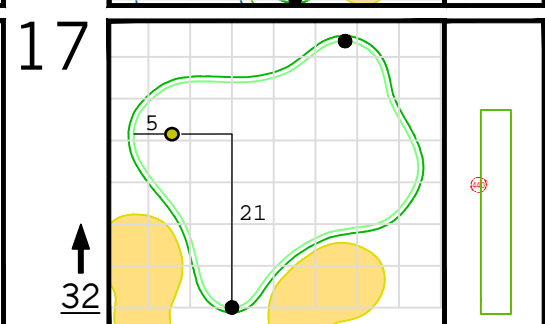

Round 2 Hole Locations

Friday, 04/07/23

Green diagram grids represent 5 square yards. / Black dots represent green front and back. / Each tee tick mark represents 5 yards.