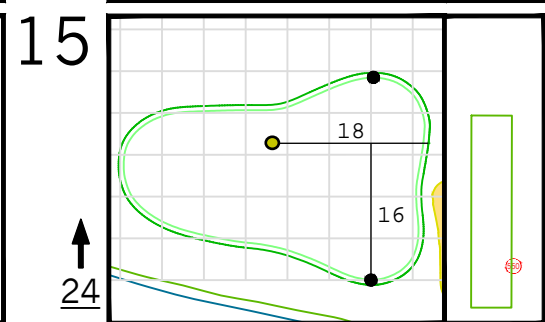

Round 2 Hole Locations

Friday, 04/07/23

Green diagram grids represent 5 square yards. / Black dots represent green front and back. / Each tee tick mark represents 5 yards.