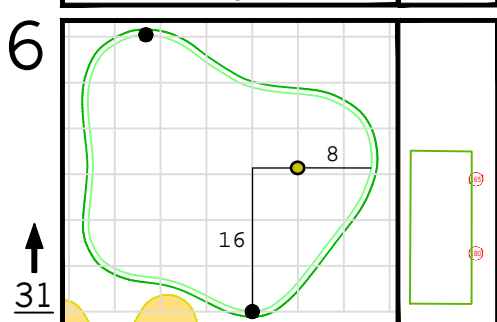

Round 2 Hole Locations

Friday, 04/07/23

Green diagram grids represent 5 square yards. / Black dots represent green front and back. / Each tee tick mark represents 5 yards.