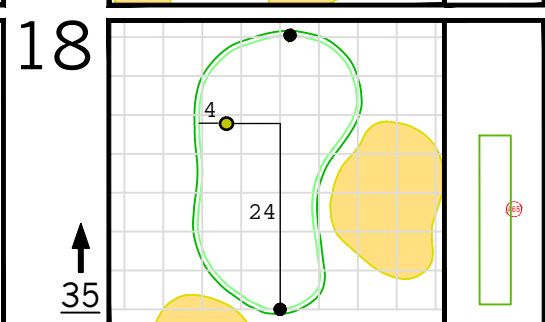

Round 2 Hole Locations

Friday, 04/07/23

Green diagram grids represent 5 square yards. / Black dots represent green front and back. / Each tee tick mark represents 5 yards.