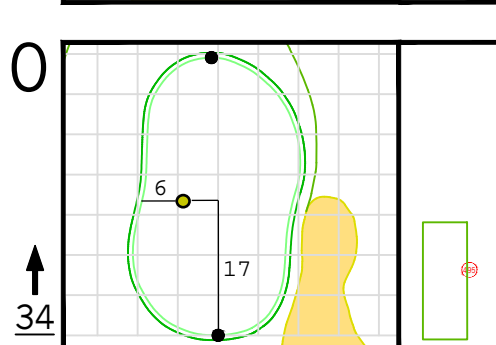

Round 2 Hole Locations

Friday, 04/07/23

Green diagram grids represent 5 square yards. / Black dots represent green front and back. / Each tee tick mark represents 5 yards.