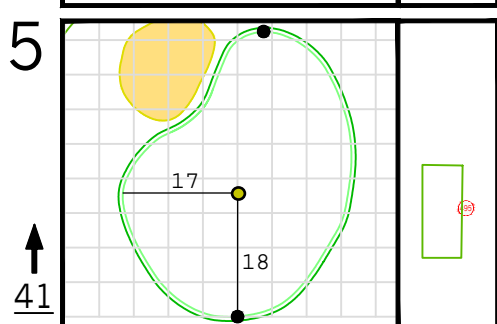

Round 2 Hole Locations

Friday, 04/07/23

Green diagram grids represent 5 square yards. / Black dots represent green front and back. / Each tee tick mark represents 5 yards.