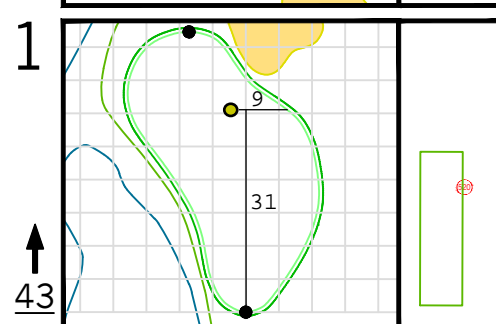

Round 2 Hole Locations

Friday, 04/07/23

Green diagram grids represent 5 square yards. / Black dots represent green front and back. / Each tee tick mark represents 5 yards.