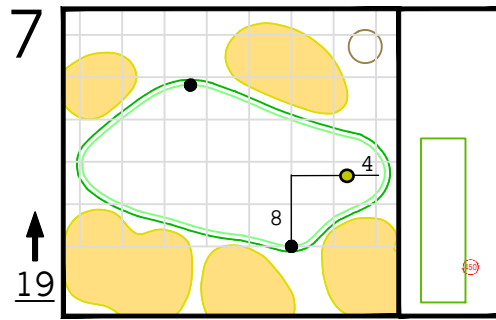

Round 2 Hole Locations

Friday, 04/07/23

Green diagram grids represent 5 square yards. / Black dots represent green front and back. / Each tee tick mark represents 5 yards.