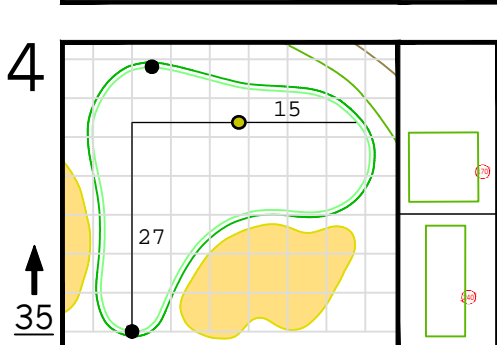

Round 2 Hole Locations

Friday, 04/07/23

Green diagram grids represent 5 square yards. / Black dots represent green front and back. / Each tee tick mark represents 5 yards.