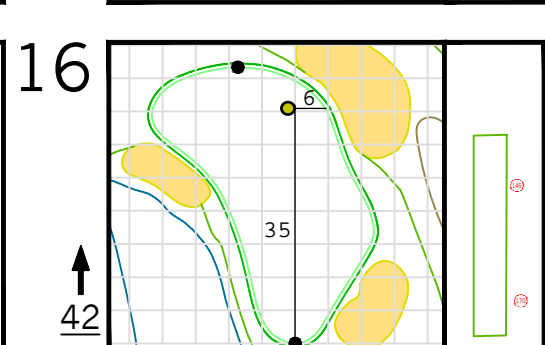

Round 2 Hole Locations

Friday, 04/07/23

Green diagram grids represent 5 square yards. / Black dots represent green front and back. / Each tee tick mark represents 5 yards.