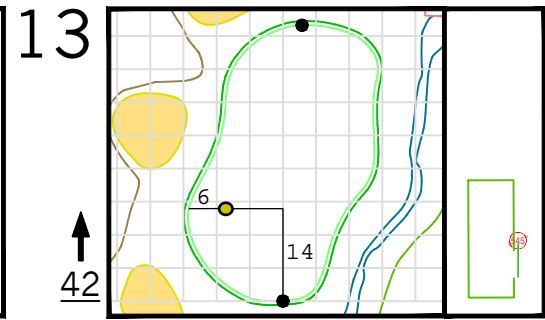

Round 2 Hole Locations

Friday, 04/07/23

Green diagram grids represent 5 square yards. / Black dots represent green front and back. / Each tee tick mark represents 5 yards.