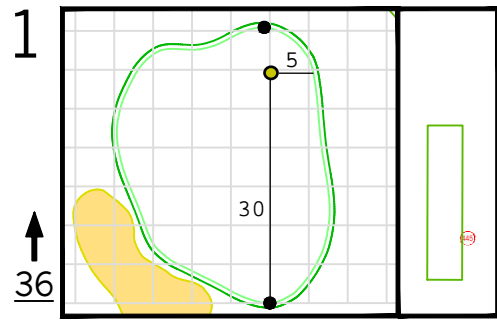

Round 2 Hole Locations

Friday, 04/07/23

Green diagram grids represent 5 square yards. / Black dots represent green front and back. / Each tee tick mark represents 5 yards.